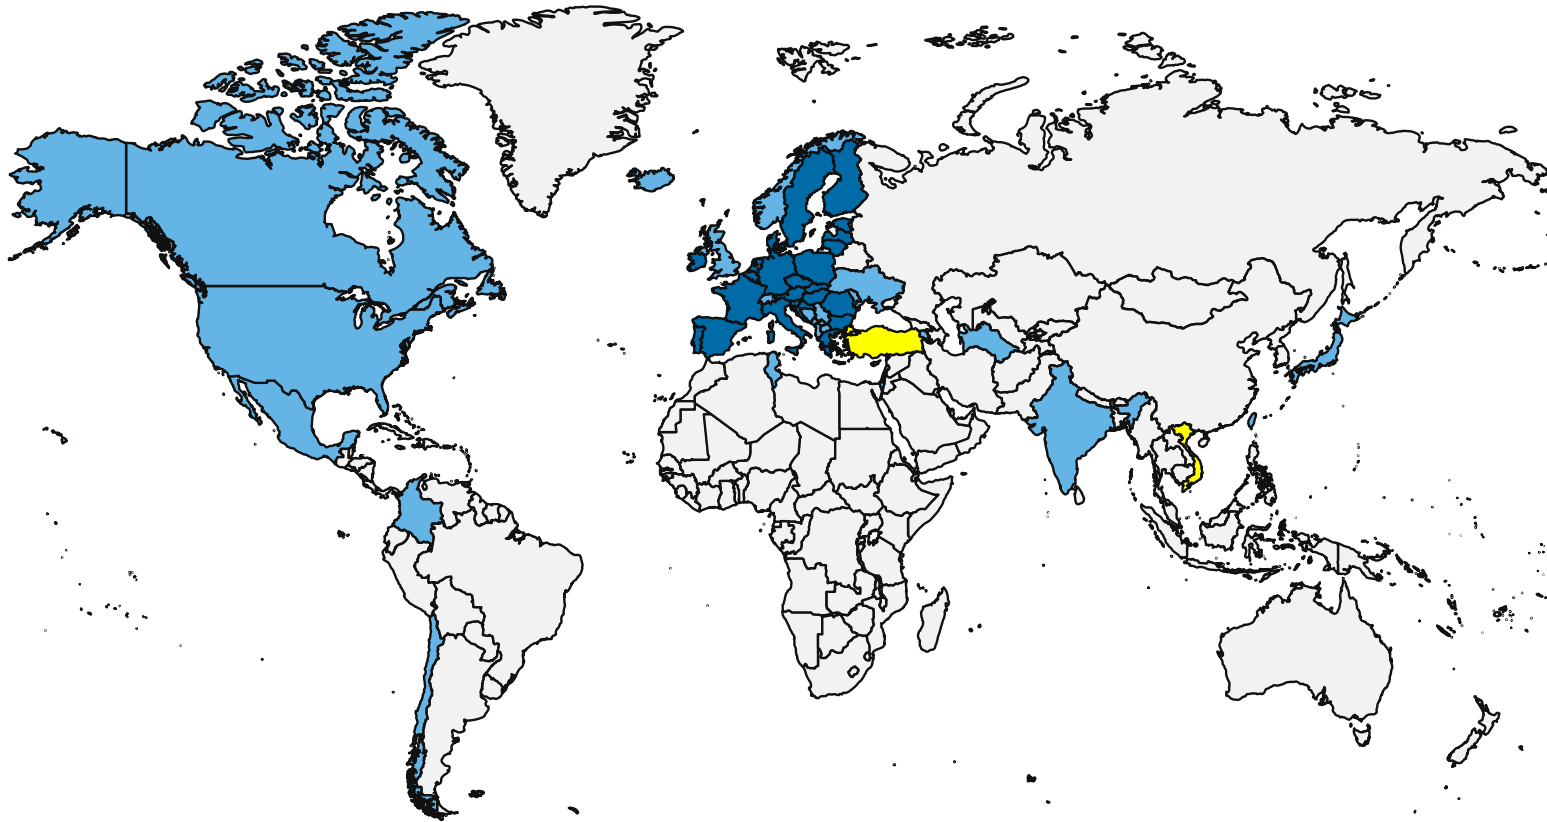

FFG
Promoting Innovation.

Enterprise Europe Network

The world's largest support network
for SME with international ambitions

The Network in figures

581

Organisations
(Innovation agencies,
Chambers of Commerce...)

+53

Countries
(EU Member States
& beyond)

+3,000

Experts
(experienced innovation &
business consultants)

Countries participating in the Call

EU-27

- ◊ Austria
- ◊ **Belgium**
- ◊ Bulgaria
- ◊ Croatia
- ◊ Cyprus
- ◊ **Czechia**
- ◊ Denmark
- ◊ Estonia
- ◊ Finland
- ◊ France
- ◊ **Germany**
- ◊ Greece
- ◊ Hungary
- ◊ Ireland
- ◊ Italy
- ◊ Latvia
- ◊ Lithuania
- ◊ Luxembourg
- ◊ Malta
- ◊ Netherlands
- ◊ Poland
- ◊ Portugal

- ◊ Romania
- ◊ Slovakia
- ◊ Slovenia
- ◊ Spain
- ◊ Sweden

- ◊ Montenegro
- ◊ Northern Macedonia
- ◊ Norway
- ◊ Serbia
- ◊ Singapore
- ◊ **Switzerland**

International

- ◊ Albania
- ◊ Armenia
- ◊ Bosnia and Herzegovina
- ◊ Canada
- ◊ Chile
- ◊ Colombia
- ◊ Georgia
- ◊ Iceland
- ◊ India
- ◊ Israel
- ◊ Japan
- ◊ Kosovo
- ◊ Mexico
- ◊ Moldova

- ◊ Taiwan
- ◊ Tunisia
- ◊ **Türkiye**
- ◊ Ukraine
- ◊ United Kingdom
- ◊ United States
- ◊ **Vietnam**
- ◊ **The Philippines**

Call countries

No EEN in Brunei Darussalam, Indonesia and Thailand

The Network approach